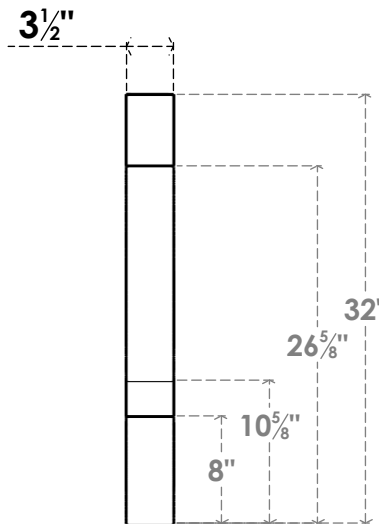

ITEM NUMBER: BRCPC035X32000X32000BOA

3 1/2"W X 32"D X 32"H BALBOA ARCHITECTURAL GRADE PVC CLOSED KNEE BRACE

SIDE PROFILE

FRONT PROFILE

ISOMETRIC

EKENA MILLWORK
2300 WEST MAIN ST.
CLARKSVILLE, TX 75426
TOLL FREE: 866-607-0453
WWW.EKENAMILLWORK.COM