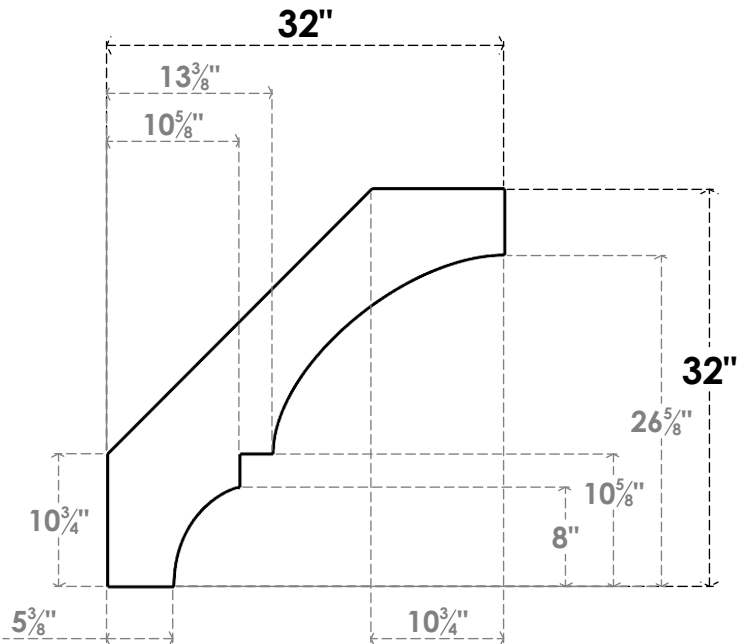

ITEM NUMBER: BRCPC035X32000X32000BOA

3 1/2"W X 32"D X 32"H BALBOA ARCHITECTURAL GRADE PVC CLOSED KNEE BRACE

SIDE PROFILE

FRONT PROFILE

ISOMETRIC

EKENA MILLWORK
2300 WEST MAIN ST.
CLARKSVILLE, TX 75426
TOLL FREE: 866-607-0453
WWW.EKENAMILLWORK.COM